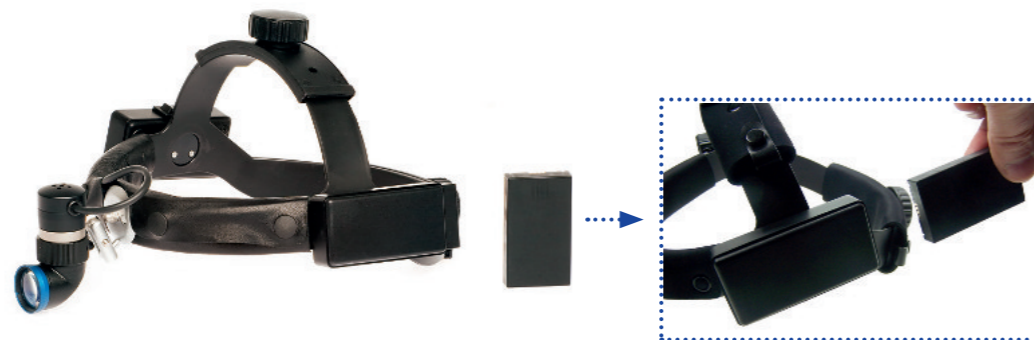

High-end-line

Extreme Powerful Light

► **08-815**

High performance, focusable headlight with High-Power-LED. Wireless, light weight, comfortable headlight with two interchangeable LiPo battery packs at the headband for working up to 7 hours and more. Adjustable light intensity by „Touch dimmer“

► **10-10815**

Charger for 2x LiPo battery

► **08-205-815**

LiPo battery pack, 2x included

Light weight and high performance

► **08-825**

High performance, focusable headlight with High-Power-LED; no batteries at the headband for lowest weight and highest comfort. LiPo battery pack with belt clip, adjustable light intensity by „Touch dimmer“

Basic-line

Fantastic light

- ▶ **08-795-S**
LED head light, high precision light spot, wireless, basic model with **built in battery**, including charger 10-10795

- ▶ **08-795-W**
White headband

- ▶ **10-10795**
Charger

Easy and quickly battery change

- ▶ **08-797-S**
LED head light, high precision light spot, wireless, basic model with easily **interchangeable battery**, including charger 10-10795

Easy and fast battery change