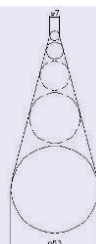

08-370-BL

08-375-BL

**Lichtfleck**

**Spot sizes**

- ▶ **08-360**
- ▶ **08-365**

Spot size  
(dist. 30 cm)  
ø 50-100 mm

- ▶ **08-370**
- ▶ **08-375**

Spot size  
(dist. 30 cm)  
ø 7-63 mm