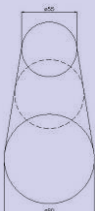

08-370-BL

08-375-BL

**Lichtfleck**

**Spot sizes**

- ▶ **08-360**
- ▶ **08-365**

Spot size  
(dist. 30 cm)  
ø 50-100 mm

- ▶ **08-370**
- ▶ **08-375**

Spot size  
(dist. 30 cm)  
ø 7-63 mm